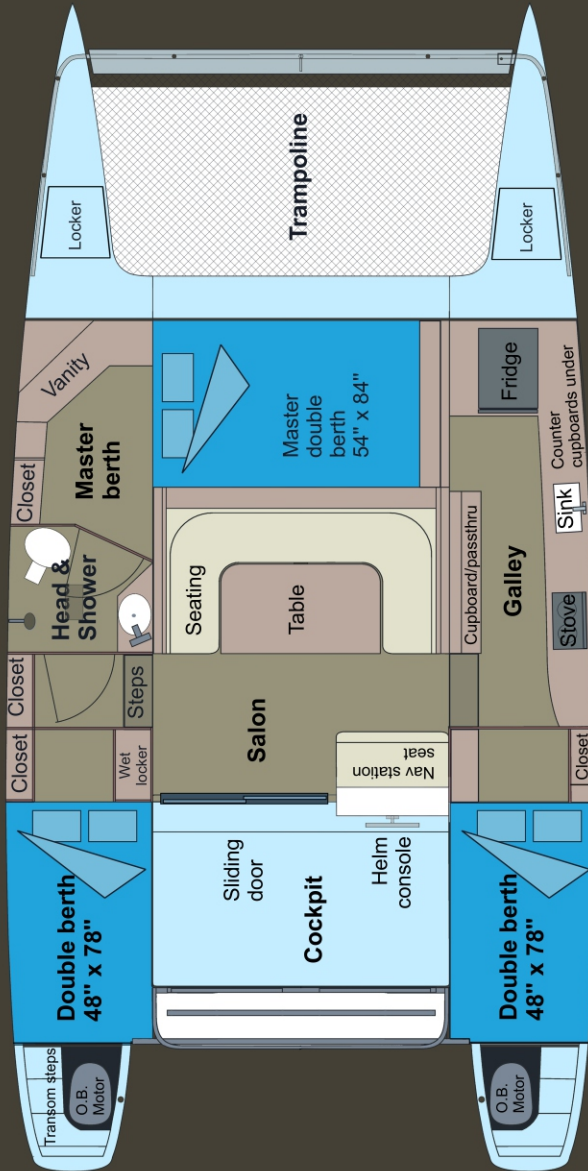

TomCat Boats

Standard layout showing two double berths and one head. The "open concept" interior provides panoramic views while seated in the salon area or standing in the hulls. The head is aft on the port side with sink, shower and marine toilet. The salon seats 6-8 and the table drops down to form an extra double berth when required. The large galley has a stove/oven, SS sink, refrigerator and lots of counter top and storage spaces. Customization also available.

TomCat Boats

This is the layout showing three double berths and one head. The "open concept" interior stays the same and provides panoramic views while seated in the salon area or standing in the hulls. The head is on the port side with sink, shower and marine toilet. The salon shows the lounge seating design which sits 6-8. The table drops down to form an extra double berth when required. The large galley has a stove/oven, SS sink, refrigerator and lots of counter top and storage spaces.

Specifications

TomCat 970 S

LOA : 32 ft. 9.7 m.

LWL : 31 ft. 6 in. 9.6 m.

Beam : 16 ft. 4.9 m.

Displacement: Basic Boat 4800 lbs. 2180 kg.

Cruising 7600 lbs. 3450 kg.

Draft: Draft (Boards Down) 5 ft. 1.5 m.

Draft (Boards Up) 1 ft. 6 in. 0.46 m.

Sail Area: Mainsail 320 sq. ft. 29.7 sq. m.

Jib 150 sq. ft. 13.9 sq. m.

Genoa 270 sq. ft. 25.1 sq. m.

Spinnaker 400 sq. ft. 37.1 sq. m.

Mast Height : 45 ft. 13.7 m. Off Water