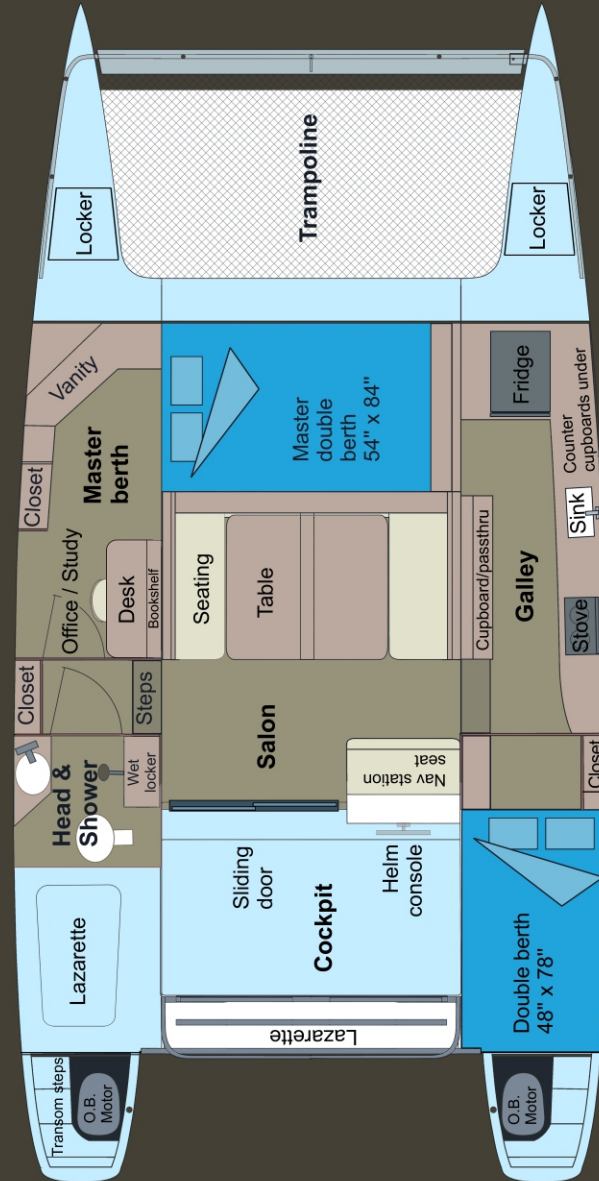

TomCat Boats

Standard layout showing two double berths and one head. The "open concept" interior provides panoramic views while seated in the salon area or standing in the hulls. The head is aft on the port side with sink, shower and marine toilet. The salon seats 6-8 and the table drops down to form an extra double berth when required. The large galley has a stove/oven, SS sink, refrigerator and lots of counter top and storage spaces. Customization also available.

TomCat Boats

This is the layout showing three double berths and one head. The "open concept" interior stays the same and provides panoramic views while seated in the salon area or standing in the hulls. The head is on the port side with sink, shower and marine toilet. The salon shows the lounge seating design which sits 6-8. The table drops down to form an extra double berth when required. The large galley has a stove/oven, SS sink, refrigerator and lots of counter top and storage spaces.

Specifications

TomCat 970 S

LOA : 32 ft. 9.7 m.

LWL : 31 ft. 6 in. 9.6 m.

Beam : 16 ft. 4.9 m.

Displacement: Basic Boat 4800 lbs. 2180 kg.

Cruising 7600 lbs. 3450 kg.

Draft: Draft (Boards Down) 5 ft. 1.5 m.

Draft (Boards Up) 1 ft. 6 in. 0.46 m.

Sail Area: Mainsail 320 sq. ft. 29.7 sq. m.

Jib 150 sq. ft. 13.9 sq. m.

Genoa 270 sq. ft. 25.1 sq. m.

Spinnaker 400 sq. ft. 37.1 sq. m.

Mast Height : 45 ft. 13.7 m. Off Water