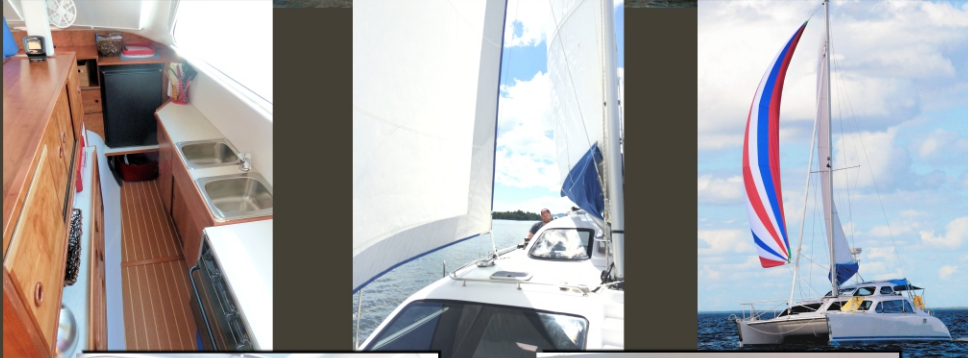

TomCat Boats

Standard layout showing two double berths and one head. The "open concept" interior provides panoramic views while seated in the salon area or standing in the hulls. The head is aft on the port side with sink, shower and marine toilet. The salon seats 6-8 and the table drops down to form an extra double berth when required. The large galley has a stove/oven, SS sink, refrigerator and lots of counter top and storage spaces. Customization also available.

TomCat Boats

This is the layout showing three double berths and one head. The "open concept" interior stays the same and provides panoramic views while seated in the salon area or standing in the hulls. The head is on the port side with sink, shower and marine toilet. The salon shows the lounge seating design which sits 6-8. The table drops down to form an extra double berth when required. The large galley has a stove/oven, SS sink, refrigerator and lots of counter top and storage spaces.